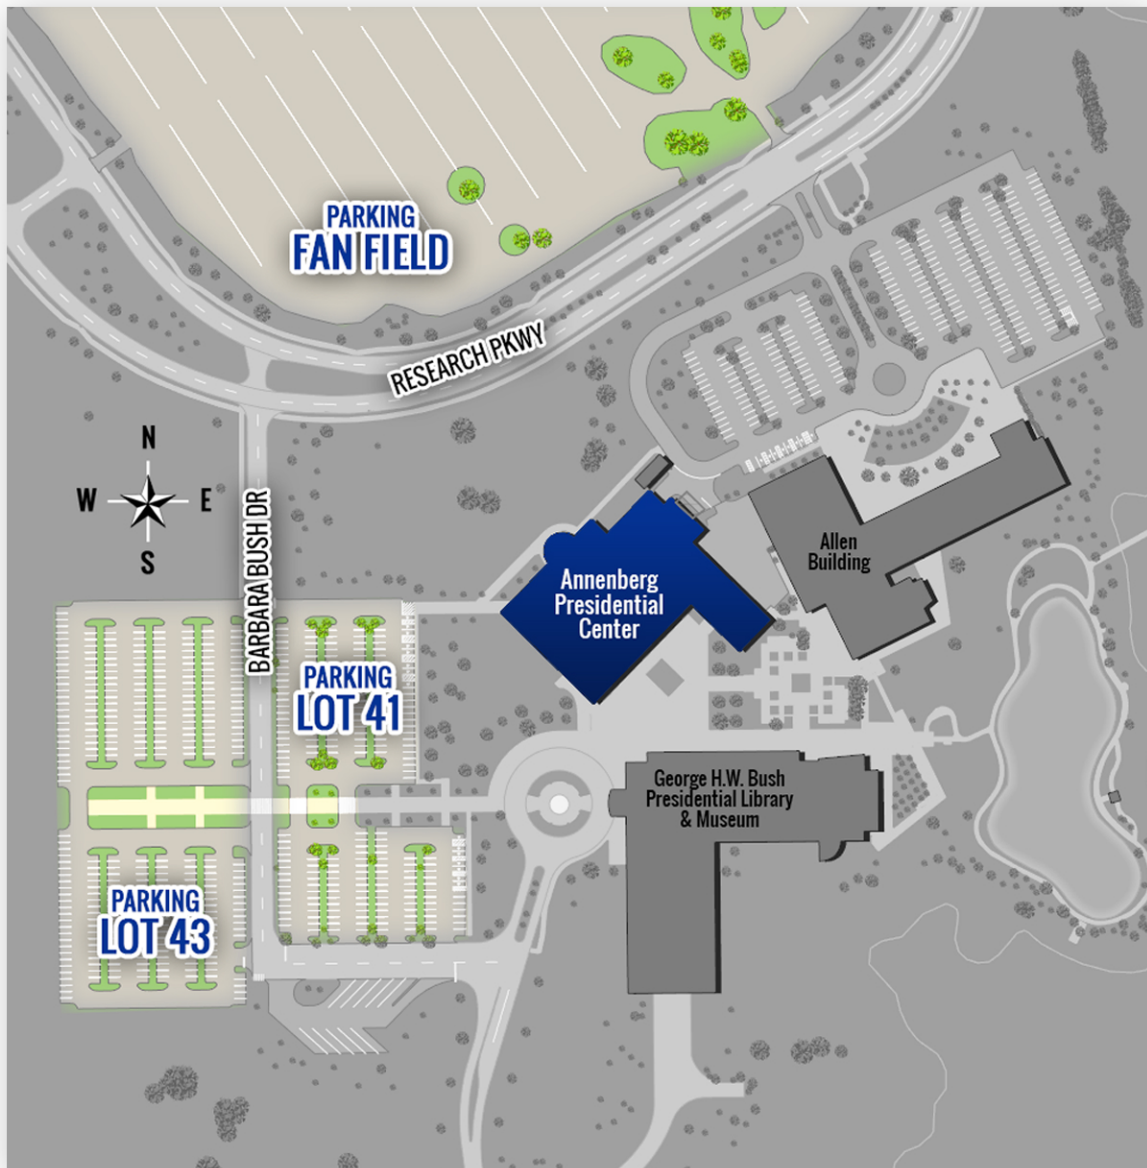

ANNENBERG
PRESIDENTIAL
CONFERENCE CENTER

PARKING MAP

PHYSICAL ADDRESS
1002 GEORGE BUSH DRIVE WEST
COLLEGE STATION, TX 77843

BUSH.TAMU.EDU/APCC